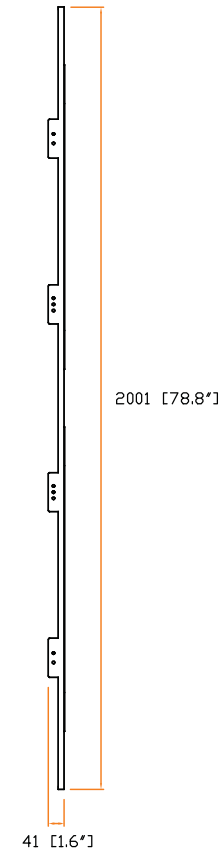

**Side Partition with Cable Brush, pc**

- Ideal for bayed racks
- Brush size : 93 x 500 mm
- Allow cable passage to adjacent racks
- Hole contains brushes to control airflow

**Part no. :**  
**BVP-4510-SR**

Front view :

Side view :

Top view :

unit : mm / in.

The company reserves the right to modify product specifications without prior notice and assumes no responsibility for any error which may appear in this publication.

Copyright 2015 Austin Hughes Electronics Ltd. All rights reserved.

Description : - Ideal for bayed racks  
- Allow cable passage to adjacent racks  
- Hole contains brushes to control airflow

Brushes size : 93 x 500 mm / 3.7 x 19.7 in.

Material : Steel

Coating : Powder

Dimension : 748 (W) x 2001 (H) x 41 (D) mm / 29.4 (W) x 78.8 (H) x 1.6 (D) in.

Color : Black ( RAL-9005 ) or Grey white ( RAL-9002 )

Gross weight : - kg / - lb

Environmental : RoHS2 & REACH compliant by SGS