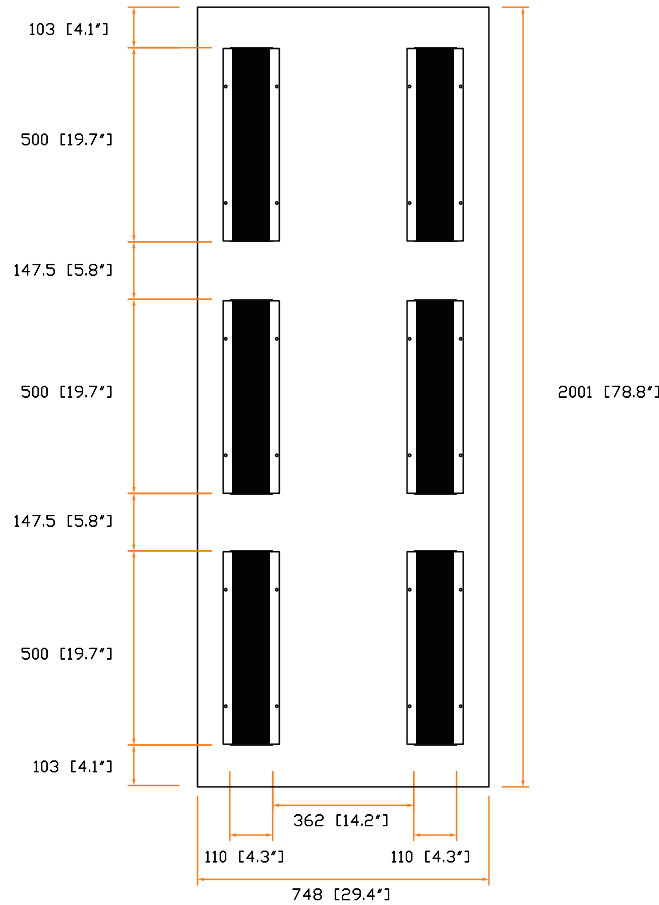

**Side Partition with Cable Brush, pc**

- Ideal for bayed racks
- Brush size : 93 x 500 mm
- Allow cable passage to adjacent racks
- Hole contains brushes to control airflow

**Part no. :**  
**BVP-4510-SR**

Front view :

Side view :

Top view :

unit : mm / in.

The company reserves the right to modify product specifications without prior notice and assumes no responsibility for any error which may appear in this publication.

Copyright 2015 Austin Hughes Electronics Ltd. All rights reserved.

Description : - Ideal for bayed racks  
- Allow cable passage to adjacent racks  
- Hole contains brushes to control airflow

Brushes size : 93 x 500 mm / 3.7 x 19.7 in.

Material : Steel

Coating : Powder

Dimension : 748 (W) x 2001 (H) x 41 (D) mm / 29.4 (W) x 78.8 (H) x 1.6 (D) in.

Color : Black ( RAL-9005 ) or Grey white ( RAL-9002 )

Gross weight : - kg / - lb

Environmental : RoHS2 & REACH compliant by SGS