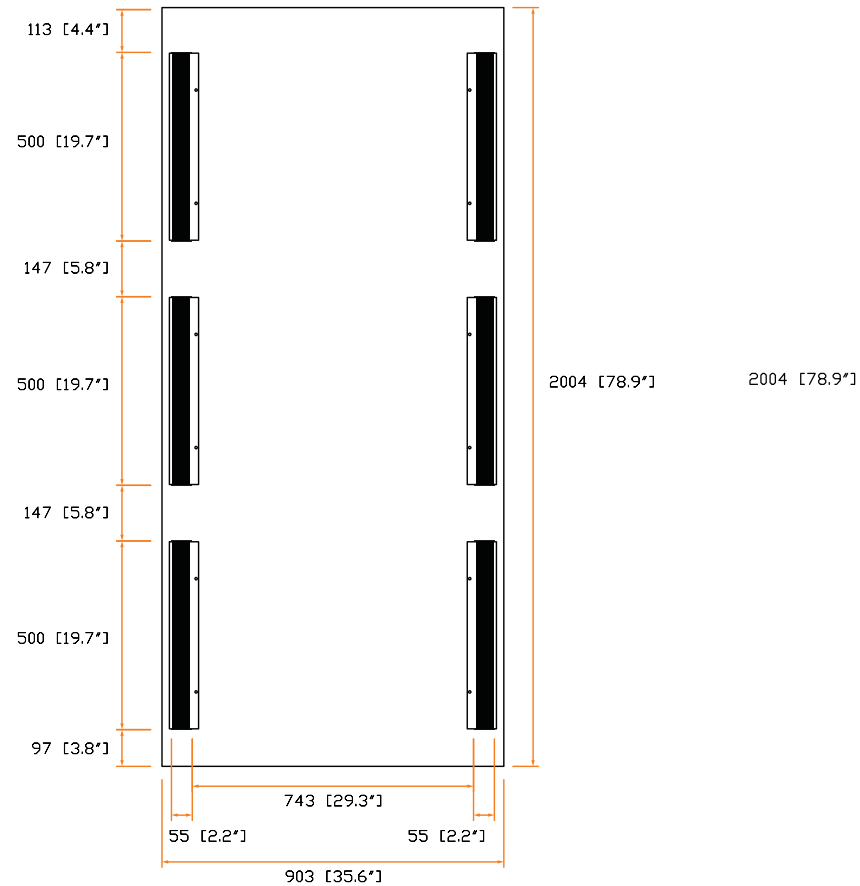

■ Side Partition with Cable Brush, pc

- Ideal for bayed racks
- Brush size : 46.5 x 500 mm
- Allow cable passage to adjacent racks
- Hole contains brushes to control airflow

Part no. :  
BVP-4512-NSR

Front view :

Side view :

Top view :

unit : mm / in.

The company reserves the right to modify product specifications without prior notice and assumes no responsibility for any error which may appear in this publication.

Brushes size : 46.5 x 500 mm / 1.8 x 19.7 in.

Material : Steel

Coating : Powder

Dimension : 903 (W) x 2004 (H) x 17 (D) mm / 35.6 (W) x 78.9 (H) x 0.7 (D) in.

Color : Black ( RAL-9005 ) or Grey white ( RAL-9002 )