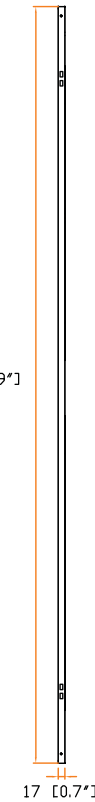

■ Side Partition with Cable Brush, pc

- Ideal for bayed racks
- Brush size : 46.5 x 500 mm
- Allow cable passage to adjacent racks
- Hole contains brushes to control airflow

Part no. :  
BVP-4512-NSR

Front view :

Side view :

Top view :

unit : mm / in.

The company reserves the right to modify product specifications without prior notice and assumes no responsibility for any error which may appear in this publication.

Copyright 2015 Austin Hughes Electronics Ltd. All rights reserved.

Design. Manufacturing. Global Services.

Description : - Ideal for bayed racks  
- Allow cable passage to adjacent racks  
- Hole contains brushes to control airflow

Brushes size : 46.5 x 500 mm / 1.8 x 19.7 in.

Material : Steel

Coating : Powder

Dimension : 903 (W) x 2004 (H) x 17 (D) mm / 35.6 (W) x 78.9 (H) x 0.7 (D) in.

Color : Black ( RAL-9005 ) or Grey white ( RAL-9002 )