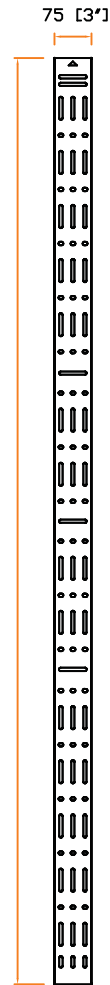

Full Height Cable Tray, set of 2 sides

• Width : 75 mm

Part no. : CT-42U (42U)

Front view :

1867 [73.5"]

Top view :

unit : mm / in.

The company reserves the right to modify product specifications without prior notice and assumes no responsibility for any error which may appear in this publication.

Copyright 2013 Austin Hughes Electronics Ltd. All rights reserved.

Material	: Steel
Coating	: Powder
Dimension	: 75 (W) x 1867 (H) x 10 (D) mm / 3 (W) x 73.5 (H) x 0.4 (D) in.
Color	: Black (RAL-9005) or Grey white (RAL-9002)
Gross weight	: 2.43 kg / 5.35 lb
Environmental	: RoHS2 & REACH compliant by SGS