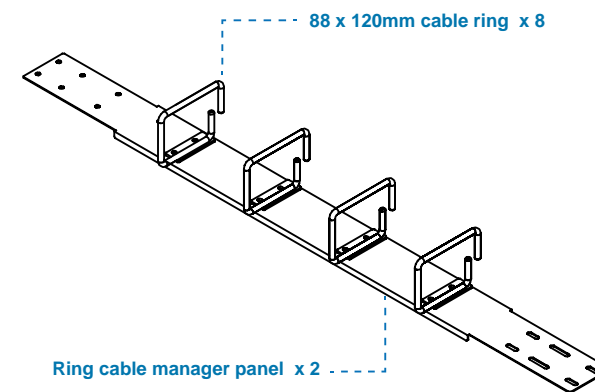

Ring Cable Manager with 120mm cable ring

- SR & NSR 42U / 45U / 47U rack compatible
- Size : 1023 x 83 mm
- Material : Steel
- Positioned on front or rear
- Set of 2

Part no. : RCM-120

Front view :

Top view :

Screw hardware set :

- M6 screw w/ nut x 24

unit : mm / in.

The company reserves the right to modify product specifications without prior notice and assumes no responsibility for any error which may appear in this publication.