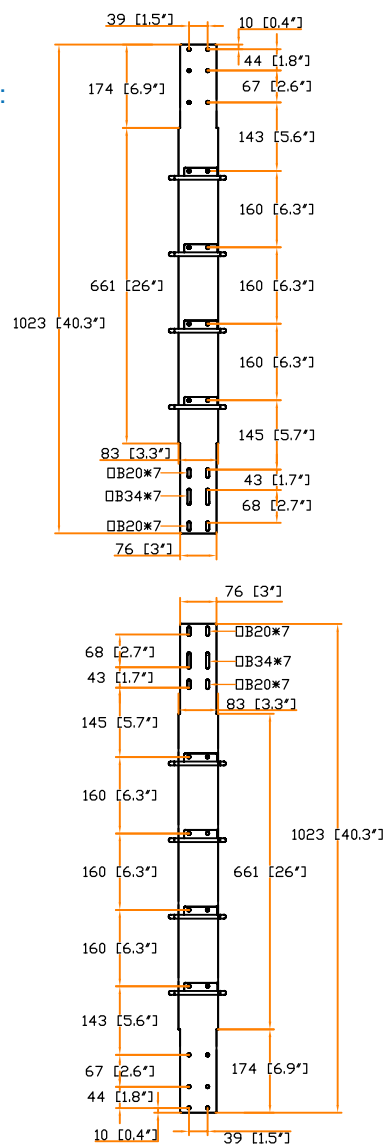

Ring Cable Manager with 120mm cable ring

- SR & NSR 42U / 45U / 47U rack compatible
- Size : 1023 x 83 mm
- Material : Steel
- Positioned on front or rear
- Set of 2

Part no. : RCM-120

Front view :

Top view :

Screw hardware set :

- M6 screw w/ nut x 24

unit : mm / in.

The company reserves the right to modify product specifications without prior notice and assumes no responsibility for any error which may appear in this publication.