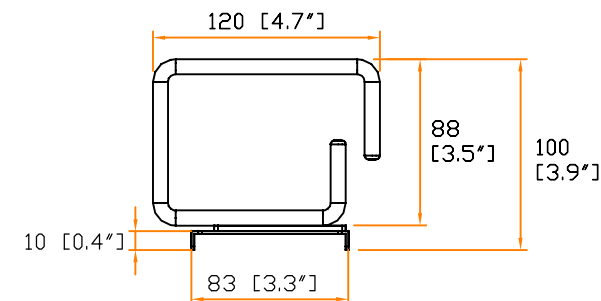

Ring Cable Manager with 120mm cable ring

- SR & NSR 42U / 45U / 47U rack compatible
- Size : 1023 x 83 mm
- Material : Steel
- Positioned on front or rear
- Set of 2

Part no. : RCM-120

Front view :

Top view :

Screw hardware set :

- M6 screw w/ nut x 24

unit : mm / in.

The company reserves the right to modify product specifications without prior notice and assumes no responsibility for any error which may appear in this publication.