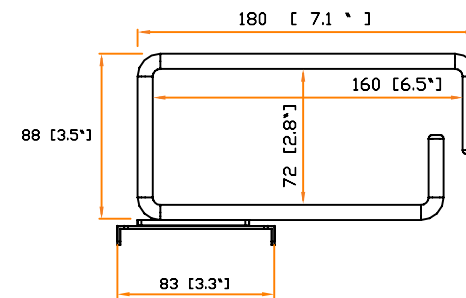

Ring Cable Manager with 180mm cable ring

- SR & NSR 42U / 45U / 47U rack compatible
- Size : 1023 x 83 mm
- Material : Steel
- Positioned on front or rear
- Set of 2

Part no. : RCM-180

Front view :

Top view :

Screw hardware set :

- M6 screw w/ nut x 24

unit : mm / in.

The company reserves the right to modify product specifications without prior notice and assumes no responsibility for any error which may appear in this publication.