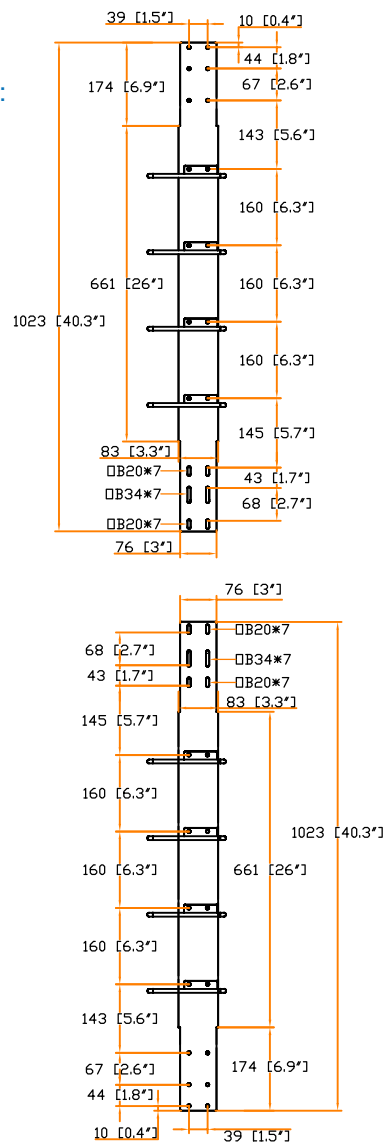

Ring Cable Manager with 180mm cable ring

- SR & NSR 42U / 45U / 47U rack compatible
- Size : 1023 x 83 mm
- Material : Steel
- Positioned on front or rear
- Set of 2

Part no. : RCM-180

Front view :

Top view :

Screw hardware set :

- M6 screw w/ nut x 24

unit : mm / in.

The company reserves the right to modify product specifications without prior notice and assumes no responsibility for any error which may appear in this publication.