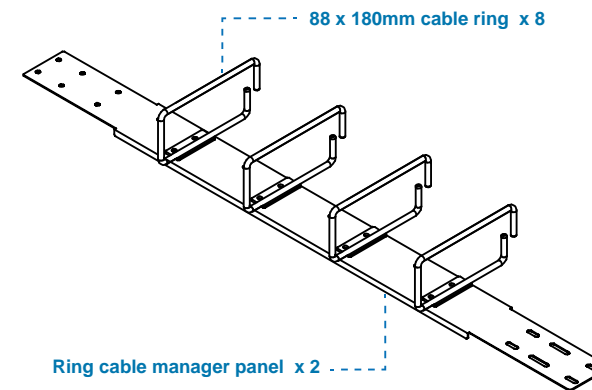

Ring Cable Manager with 180mm cable ring

- SR & NSR 42U / 45U / 47U rack compatible
- Size : 1023 x 83 mm
- Material : Steel
- Positioned on front or rear
- Set of 2

Part no. : RCM-180

Front view :

Top view :

Screw hardware set :

- M6 screw w/ nut x 24

unit : mm / in.

The company reserves the right to modify product specifications without prior notice and assumes no responsibility for any error which may appear in this publication.