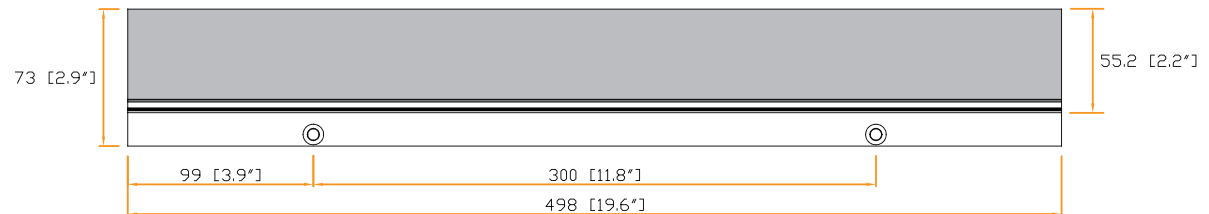

■ **Top Cable Entry with Cable Brush front & rear end**

- Brush size : 55 x 498 mm
- Top brushed cover prevents undesirable dust and hot air recirculation

Part no. : TCB-2E

Top view :

Rear end

Front end

unit : mm / in.

Description	:	- Top brushed cover prevents undesirable dust and hot air recirculation
Brush size	:	55 x 498 mm
Material	:	Steel
Color	:	Black
Dimension	:	498 (W) x 7.2 (H) x 73 (D) mm / 19.6 (W) x 0.3 (H) x 2.9 (D) in.
Gross weight	:	0.27 kg / 0.59 lb
Environmental	:	RoHS2 & REACH compliant by SGS