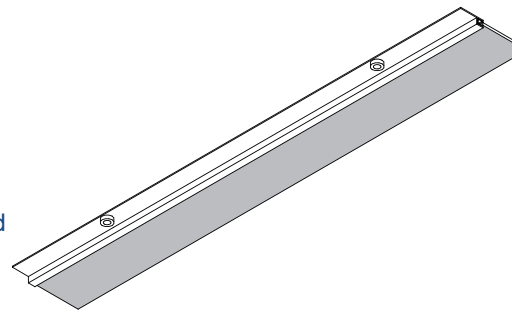

■ **Top Cable Entry with Cable Brush front & rear end**

- Brush size : 55 x 498 mm
- Top brushed cover prevents undesirable dust and hot air recirculation

Part no. : TCB-2E

Top view :

Rear end

Front end

unit : mm / in.

Description	:	- Top brushed cover prevents undesirable dust and hot air recirculation
Brush size	:	55 x 498 mm
Material	:	Steel
Color	:	Black
Dimension	:	498 (W) x 7.2 (H) x 73 (D) mm / 19.6 (W) x 0.3 (H) x 2.9 (D) in.
Gross weight	:	0.27 kg / 0.59 lb
Environmental	:	RoHS2 & REACH compliant by SGS