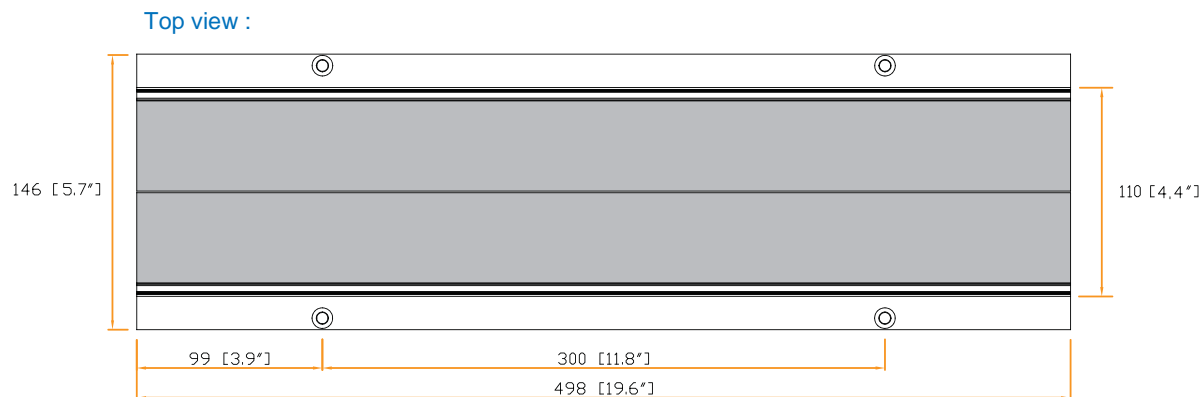

■ **Top Cable Entry with Cable Brush left & right side**

- Brush size : 110 x 498 mm
- Top brushed cover prevents undesirable dust and hot air recirculation

Part no. : TCB-2S

Left side

Right side

unit : mm / in.

Description	:	- Top brushed cover prevents undesirable dust and hot air recirculation
Brush size	:	110 x 498 mm (one side)
Material	:	Steel
Color	:	Black
Dimension	:	498 (W) x 7.2 (H) x 146 (D) mm / 19.6 (W) x 0.3 (H) x 5.7 (D) in.
Gross weight	:	0.53 kg / 1.17 lb
Environmental	:	RoHS2 & REACH compliant by SGS