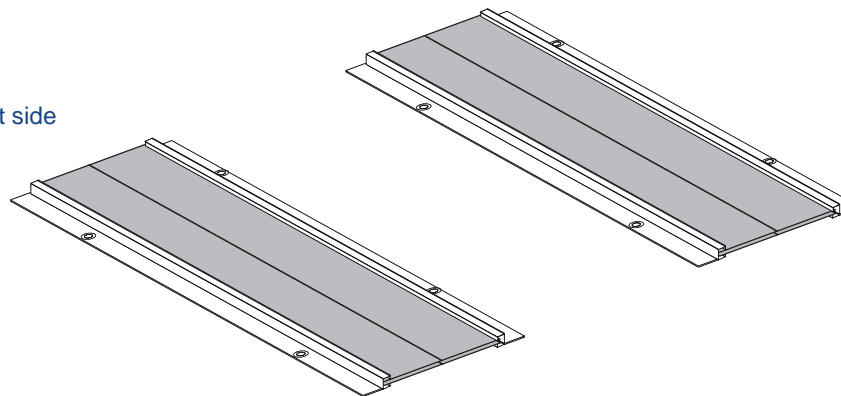

■ **Top Cable Entry with Cable Brush left & right side**

- Brush size : 110 x 498 mm
- Top brushed cover prevents undesirable dust and hot air recirculation

Part no. : TCB-2S

Left side

Right side

unit : mm / in.

Description	:	- Top brushed cover prevents undesirable dust and hot air recirculation
Brush size	:	110 x 498 mm (one side)
Material	:	Steel
Color	:	Black
Dimension	:	498 (W) x 7.2 (H) x 146 (D) mm / 19.6 (W) x 0.3 (H) x 5.7 (D) in.
Gross weight	:	0.53 kg / 1.17 lb
Environmental	:	RoHS2 & REACH compliant by SGS