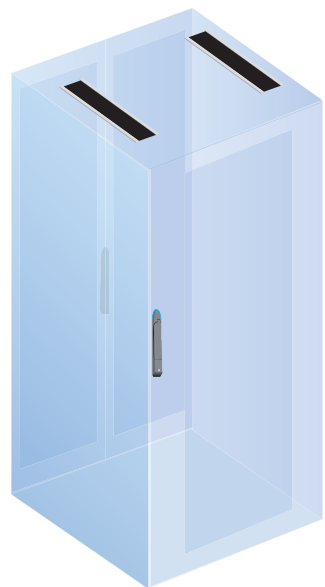

■ **Top Cable Entry with Cable Brush left & right side**

- Brush size : 110 x 498 mm
- Top brushed cover prevents undesirable dust and hot air recirculation

Part no. : TCB-2S

Left side

Right side

unit : mm / in.

Description	:	- Top brushed cover prevents undesirable dust and hot air recirculation
Brush size	:	110 x 498 mm (one side)
Material	:	Steel
Color	:	Black
Dimension	:	498 (W) x 7.2 (H) x 146 (D) mm / 19.6 (W) x 0.3 (H) x 5.7 (D) in.
Gross weight	:	0.53 kg / 1.17 lb
Environmental	:	RoHS2 & REACH compliant by SGS