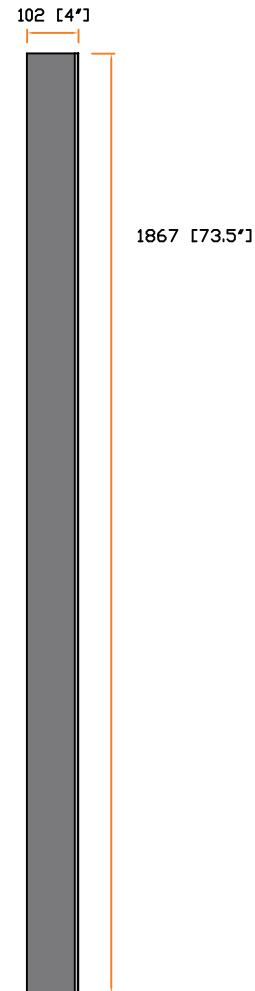

■ Full Height Cable Brush, set of 2 sides

- Brush width : 100 mm
- Provide proper airflow within the cabinet while allowing cables to pass through

Part no. :
VCB-42U

Front view :

Side view :

unit : mm / in.

Material : Steel
Dimension : 102 (W) x 1867 (H) x 25 (D) mm / 4 (W) x 73.5 (H) x 1 (D) in.
Color : Black
Gross weight : - kg / - lb
Environmental : RoHS2 & REACH compliant by SGS

REACH