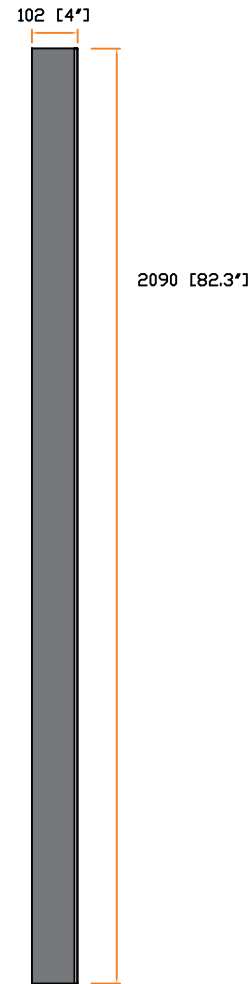

■ Full Height Cable Brush, set of 2 sides

- Brush width : 100 mm
- Provide proper airflow within the cabinet while allowing cables to pass through

Part no. :
VCB-47U

Front view :

Side view :

unit : mm / in.

Material : Steel
Dimension : 102 (W) x 2090 (H) x 25 (D) mm / 4 (W) x 82.3 (H) x 1 (D) in.
Color : Black
Gross weight : - kg / - lb
Environmental : RoHS2 & REACH compliant by SGS

REACH